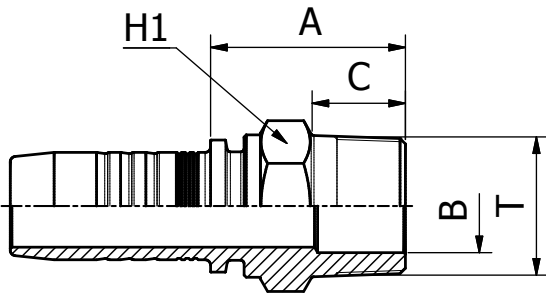

M10710

BSP MALE TAPERED - ISO 7

PART. REF.	HOSE BORE			Thread	DIMENSIONS mm					
	DN	Dash	inch	T	B	A	C	H1		
M10710-03-02	5	- 3	3/16"	1/8" - 28	4.5	20.5	8.0	12.0		
M10710-03-04	5	- 3	3/16"	1/4" - 19	4.5	24.5	12.0	14.0		
M10710-04-02	6	- 4	1/4"	1/8" - 28	4.5	21.0	8.0	12.0		
M10710-04-04	6	- 4	1/4"	1/4" - 19	4.5	25.0	12.0	14.0		
M10710-04-06	6	- 4	1/4"	3/8" - 19	7.0	26.0	12.0	19.0		
M10710-04-08	6	- 4	1/4"	1/2" - 14	10.0	29.5	15.0	22.0		
M10710-05-04	8	- 5	5/16"	1/4" - 19	5.5	25.0	12.0	14.0		
M10710-05-06	8	- 5	5/16"	3/8" - 19	7.0	26.5	12.0	19.0		
M10710-05-08	8	- 5	5/16"	1/2" - 14	10.0	30.0	15.0	22.0		
M10710-06-06	10	- 6	3/8"	3/8" - 19	7.0	27.0	12.0	19.0		
M10710-06-08	10	- 6	3/8"	1/2" - 14	10.0	30.5	15.0	22.0		
M10710-08-04	12	- 8	1/2"	1/4" - 19	4.5	26.0	12.0	19.0		
M10710-08-08	12	- 8	1/2"	1/2" - 14	10.0	31.0	15.0	22.0		
M10710-10-08	16	- 10	5/8"	1/2" - 14	10.0	31.0	15.0	22.0		
M10710-10-12	16	- 10	5/8"	3/4" - 14	17.0	34.0	17.0	27.0		
M10710-12-12	19	- 12	3/4"	3/4" - 14	17.0	35.5	17.0	27.0		
M10710-16-12	25	- 16	1"	3/4" - 14	17.0	38.0	17.0	32.0		
M10710-16-16	25	- 16	1"	1" - 11	22.5	42.0	21.0	36.0		
M10710-20-20	31	- 20	1.1/4"	1.1/4" - 11	28.5	47.5	23.0	46.0		
M10710-24-24	38	- 24	1.1/2"	1.1/2" - 11	32.0	50.0	23.0	50.0		
M10710-32-32	51	- 32	2"	2" - 11	44.0	55.5	27.0	65.0